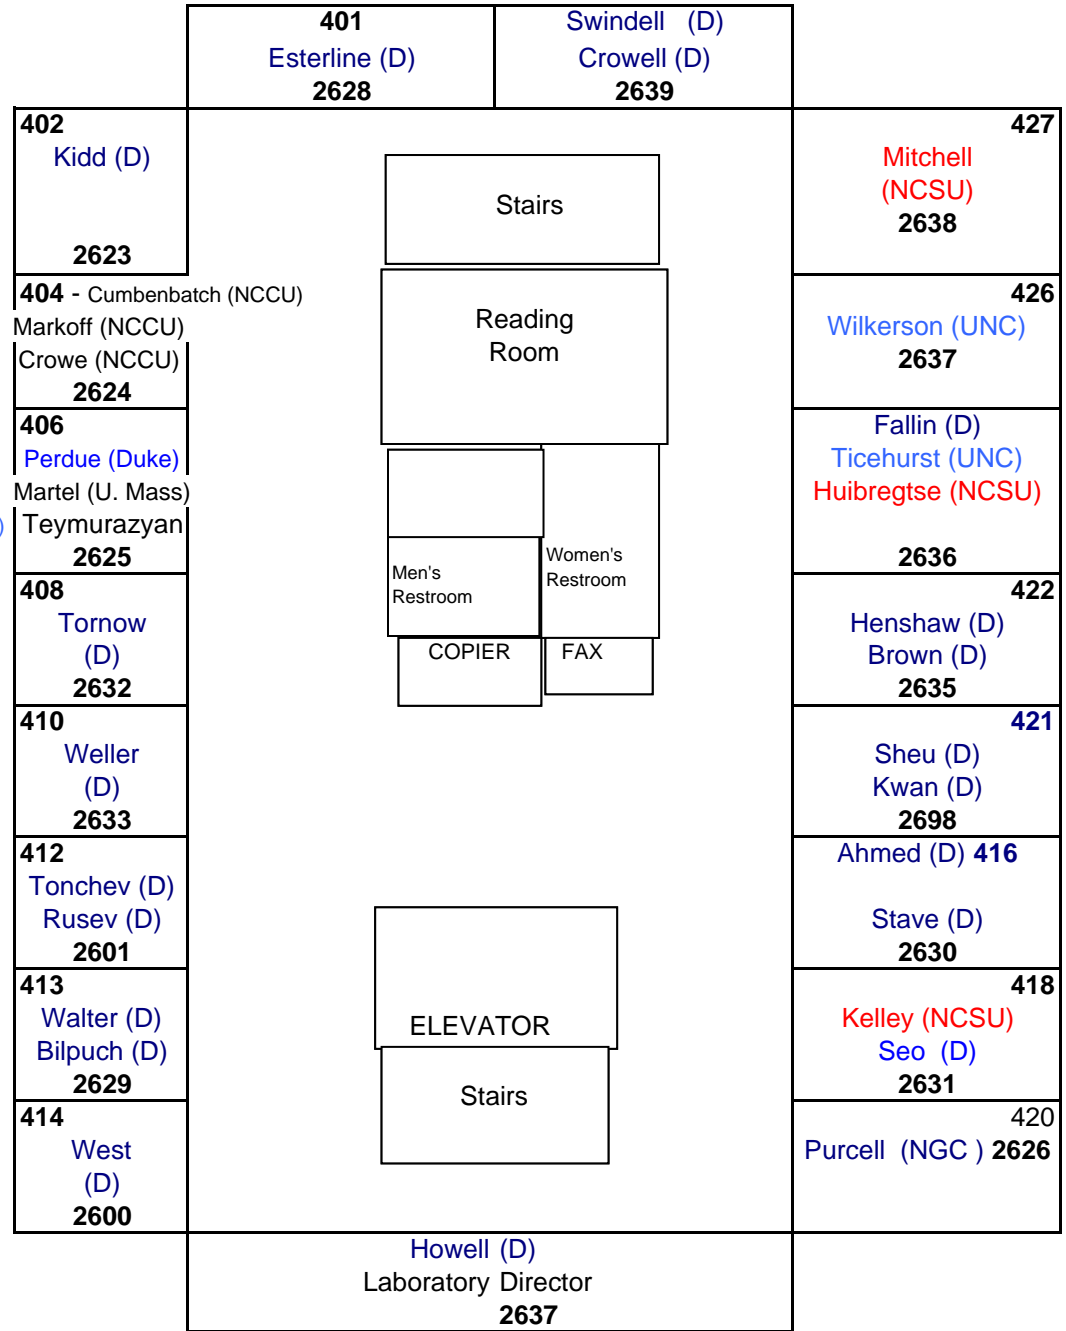

**Institutional Affiliation**

A&T - NC&T University, Greensboro	NGC - North Georgia College
D - Duke University	PSU - Penn State Univ., PA
G - Gettysburg College	S - Shaw University
ISU - Idaho State University	T - Tennessee Tech University
IJNR - Dubna, Russia	UCA - University of Central Arkansas
<b>NCSU - North Carolina State University</b>	<b>UNC - University of North Carolina</b>
U. Mass - University of Mass.	NCCU North Carolina Central

LOWER LEVEL

UPPER LEVEL