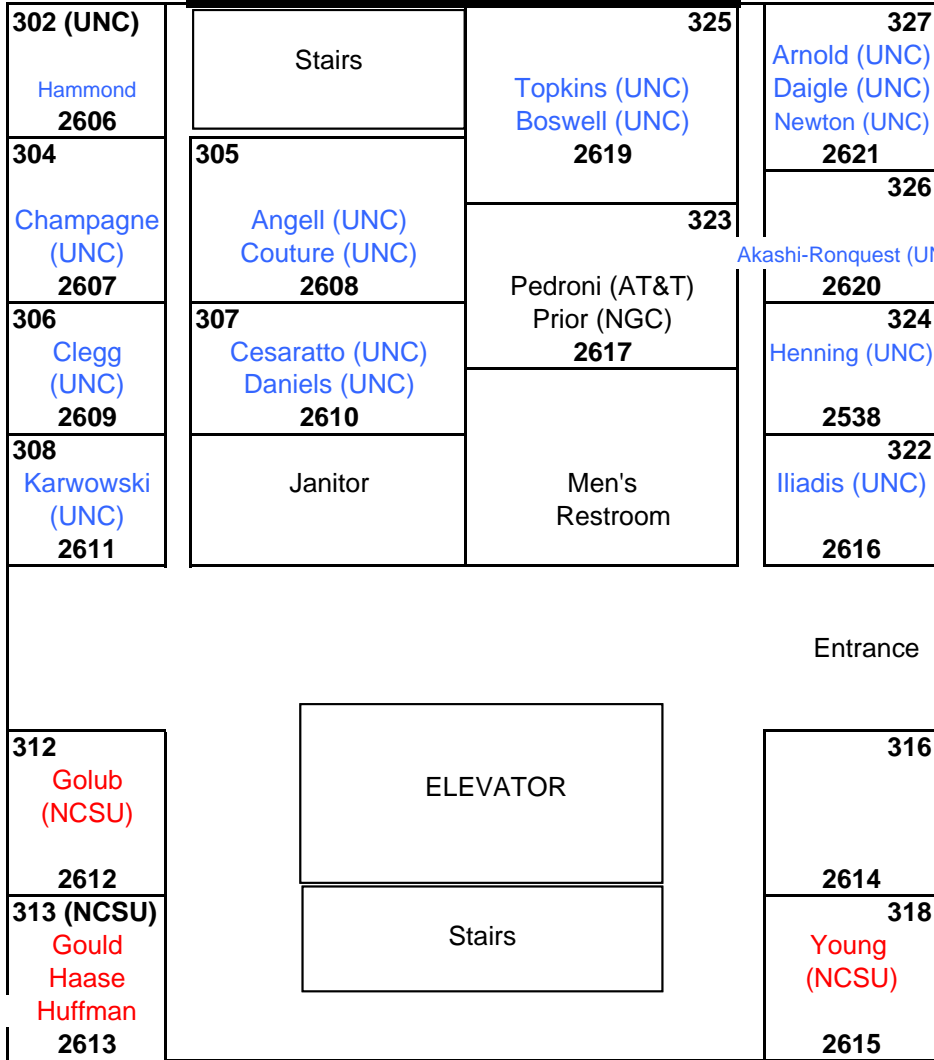

**Institutional Affiliation**

A&T - NC&T University, Greensboro	NGC - North Georgia College
D - Duke University	PSU - Penn State Univ., PA
G - Gettysburg College	S - Shaw University
ISU - Idaho State University	T - Tennessee Tech University
IJNR - Dubna, Russia	UCA - University of Central Arkansas
<b>NCSU - North Carolina State University</b>	<b>UNC - University of North Carolina</b>
U. Mass - University of Mass.	NCCU North Carolina Central

LOWER LEVEL

UPPER LEVEL